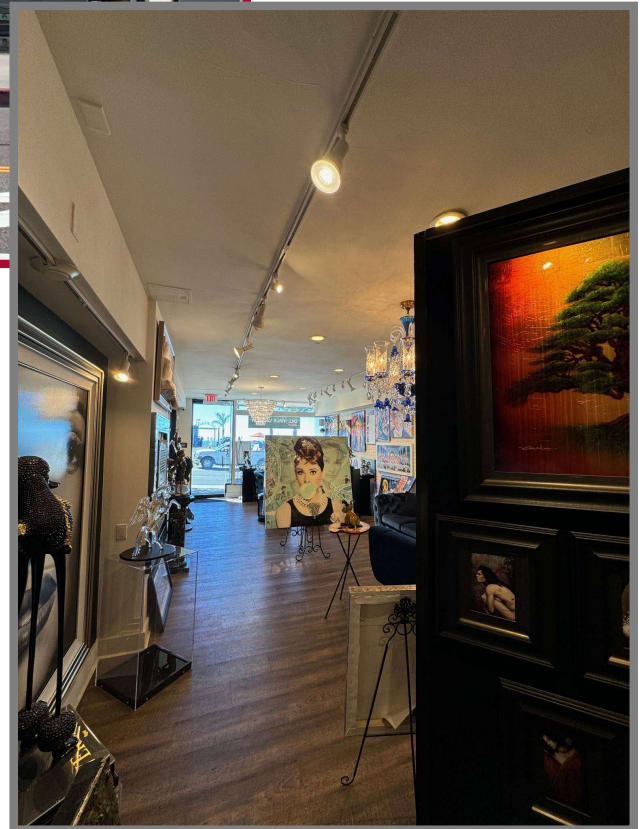

Greg Jones DRE # 00661121
440 W Whittier Blvd, La Habra, CA
562-697-3333 Ext 21 · 562-697-9999
Greg@JonesRE.net · www.JonesRE.net